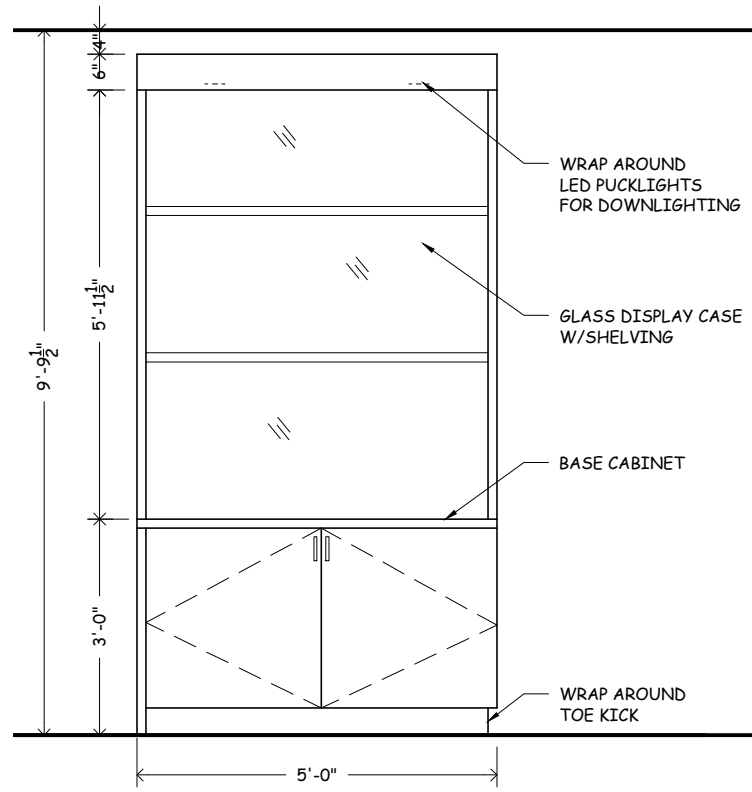

A1-1
 INTERIOR
 ELEVATIONS + WALL
 SECTION - FIRST
 LEVEL KITCHEN

C INTERIOR ELEVATION
FIRST LEVEL KITCHEN
Scale: 3/8" = 1'-0"

D INTERIOR ELEVATION
KITCHEN ISLAND
Scale: 3/8" = 1'-0"

E INTERIOR ELEVATION
KITCHEN ISLAND
Scale: 3/8" = 1'-0"

F INTERIOR ELEVATION
DISPLAY CASE
Scale: 3/8" = 1'-0"

G INTERIOR ELEVATION
FAMILY ROOM LEDGE
Scale: 3/8" = 1'-0"

STUDIO SPICUZZA
INTERIOR ARCHITECTURE+DESIGN
222 Merchandise Mart Plaza #341
Chicago, Illinois 60654
312.661.1459 / 773.316.7406 cell
Email: studio1252@sbcglobal.net