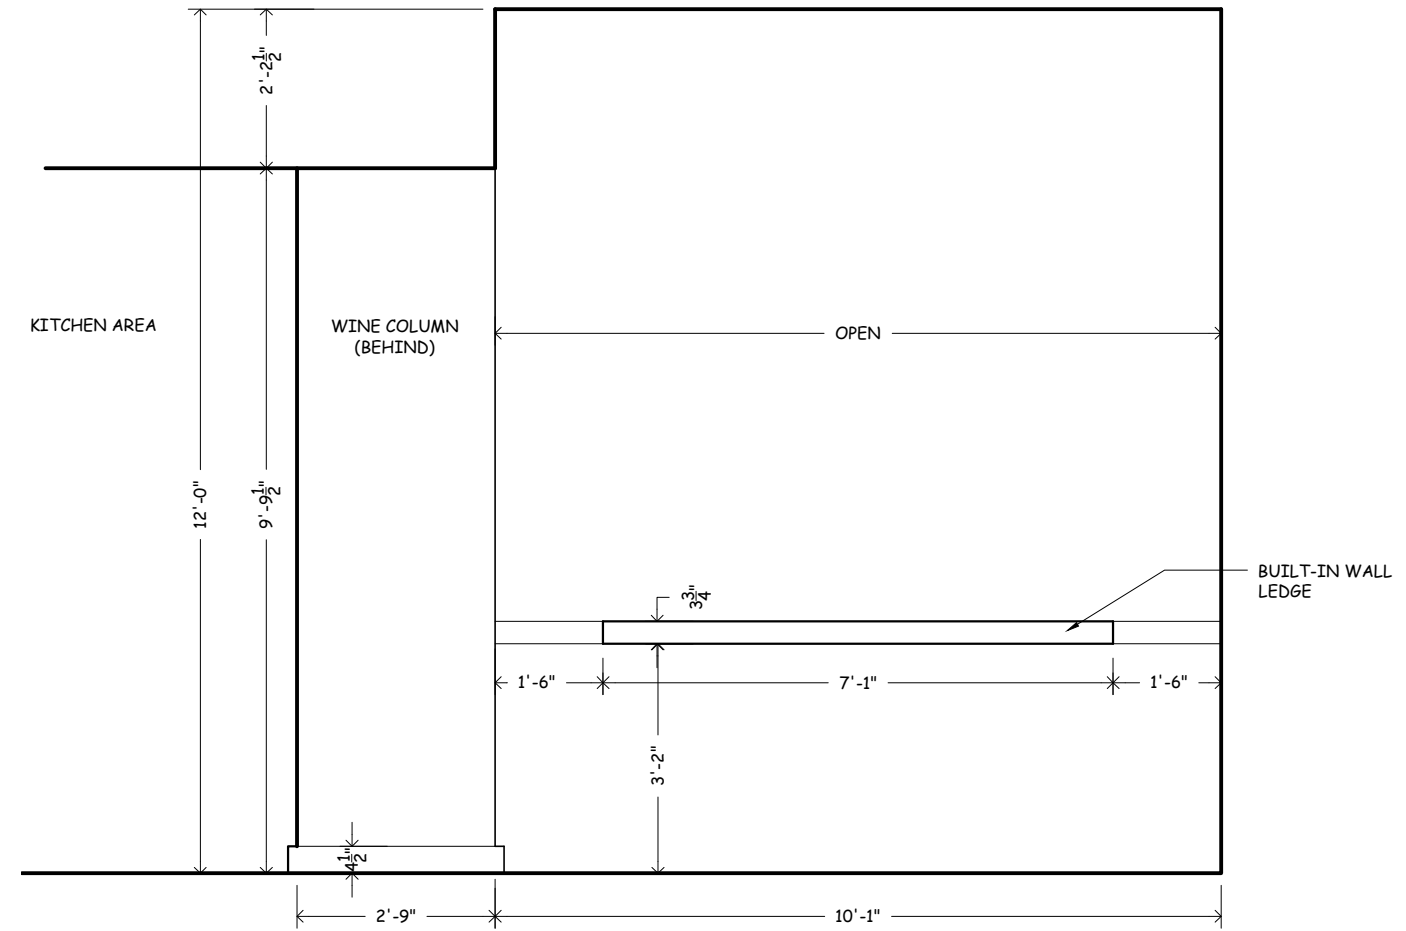

A1-1
 INTERIOR
 ELEVATIONS + WALL
 SECTION - FIRST
 LEVEL KITCHEN

C INTERIOR ELEVATION
FIRST LEVEL KITCHEN
Scale: 3/8" = 1'-0"

D INTERIOR ELEVATION
KITCHEN ISLAND
Scale: 3/8" = 1'-0"

E INTERIOR ELEVATION
KITCHEN ISLAND
Scale: 3/8" = 1'-0"

F INTERIOR ELEVATION
DISPLAY CASE
Scale: 3/8" = 1'-0"

G INTERIOR ELEVATION
FAMILY ROOM LEDGE
Scale: 3/8" = 1'-0"

STUDIO SPICUZZA
INTERIOR ARCHITECTURE+DESIGN
222 Merchandise Mart Plaza #341
Chicago, Illinois 60654
312.661.1459 / 773.316.7406 cell
Email: studio1252@sbcglobal.net